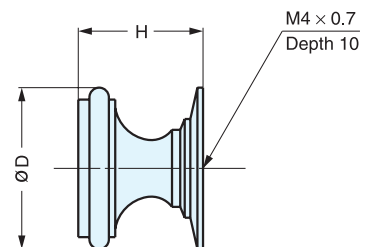

KNOB

MRB

*MRB-L No anti-rotation pin.

Please specify the finish when ordering

Material	Finish
Brass	Chrome (CR)
	Polished Brass (PB)/(MRB-L only)
	Smoke (SMK)/(MRB-L only)
	Satin Nickel (SN)

Item No.	D	H	P	d	Weight (g)	Box (pcs)	Carton (pcs)	Screw
MRB-S	18 (45/64")	21 (53/64")	5	3	38	30	300	M4x25
MRB-L	24 (15/16")		-	-	70			#8-32x1

KNOB

SY

Please specify the finish when ordering

Item No.	D	H	Weight (g)	Box (pcs)	Carton (pcs)	Material	Finish
SY-16	16 (5/8")	15 (19/32")	10	40	400	Brass	Polished Brass (PB)
SY-22	22 (7/8")	17 (43/64")	21	30	300		Satin Nickel (SN)