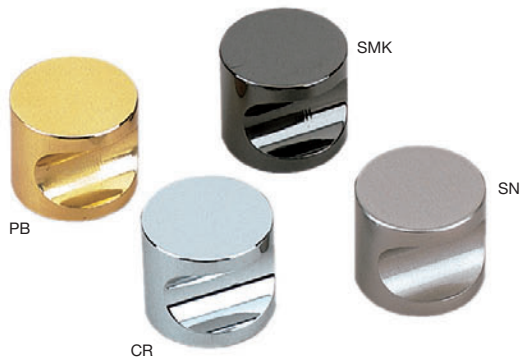

KNOB

MRB

*MRB-L No anti-rotation pin.

Please specify the finish when ordering

Material	Finish
Brass	Chrome (CR)
	Polished Brass (PB)/(MRB-L only)
	Smoke (SMK)/(MRB-L only)
	Satin Nickel (SN)

Item No.	D	H	P	d	Weight (g)	Box (pcs)	Carton (pcs)	Screw
MRB-S	18 (45/64")	21 (53/64")	5	3	38	30	300	M4x25
MRB-L	24 (15/16")		-	-	70			#8-32x1

KNOB

SY

Please specify the finish when ordering

Item No.	D	H	Weight (g)	Box (pcs)	Carton (pcs)	Material	Finish
SY-16	16 (5/8")	15 (19/32")	10	40	400	Brass	Polished Brass (PB)
SY-22	22 (7/8")	17 (43/64")	21	30	300		Satin Nickel (SN)