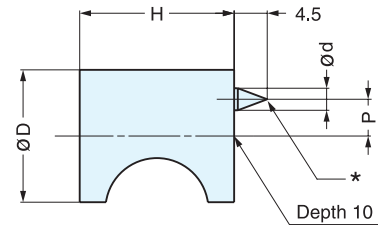

KNOB

MRB

*MRB-L No anti-rotation pin.

Please specify the finish when ordering

Material	Finish
Brass	Chrome (CR)
	Polished Brass (PB)/(MRB-L only)
	Smoke (SMK)/(MRB-L only)
	Satin Nickel (SN)

Item No.	D	H	P	d	Weight (g)	Box (pcs)	Carton (pcs)	Screw
MRB-S	18 (45/64")	21 (53/64")	5	3	38	30	300	M4x25
MRB-L	24 (15/16")		-	-	70			#8-32x1

KNOB

SY

Please specify the finish when ordering

Item No.	D	H	Weight (g)	Box (pcs)	Carton (pcs)	Material	Finish
SY-16	16 (5/8")	15 (19/32")	10	40	400	Brass	Polished Brass (PB)
SY-22	22 (7/8")	17 (43/64")	21	30	300		Satin Nickel (SN)